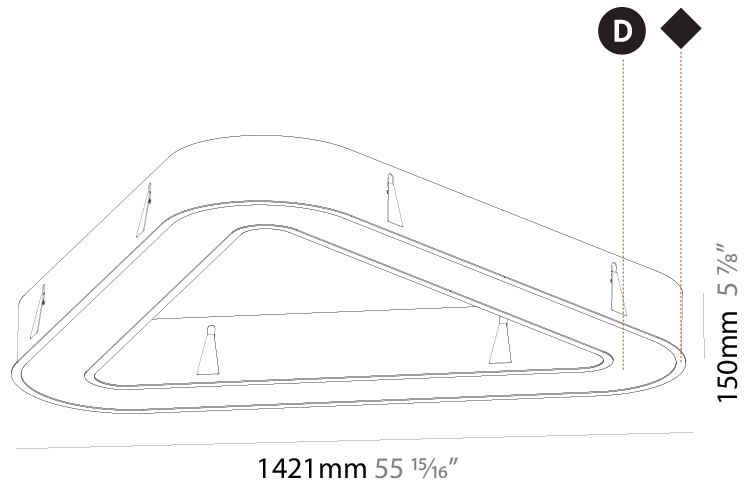

GENERAL

Series: Glorious
Subseries: Glorious Victory
Brand: Prolicht
Division: Architectural
Mounting Type: Recessed
Mounting Location: Ceiling
Subcategory: Ambient

PHYSICAL

Shape: Abstract
Length (mm): 1421
Length (in): 55 ¹⁵/₁₆
Width (mm): 1421
Width (in): 55 ¹⁵/₁₆
Height (mm): 150
Height (in): 5 ⁷/₈
Min. Recessing Depth (mm): 160
Min. Recessing Depth (in): 6 ⁵/₁₆
Light Distribution: Direct
Weight (kg): 17.995
Weight (lbs): 39.59
Diffuser: PMMA - Opal or Micro-Prism
Fixture Finish: SSR / BKV / CWI / CRY / HAB / LAG / UFT / ITA / RUA / RUR / MIC / FTG / MYG / TWT / LOD / PUS / FRO / FUP / KIA / POP / BLS / SPG / MEY / GOH / GUM / CHC / COM / ABZ / JAG / OBR / MOS / ROR
Fixture Material: Aluminum

ELECTRICAL

Lamp Type: LED (Zhaga Standard)
Input Wattage (W): 60
Total Output Wattage (W): 48 / 38.4 3500K
Dimming: Non-Dimming / Phase Dimming (120Vac only) / 0-10V Dimming
Driver Included: Yes
Driver Location: Integrated
Driver Type: Constant Current - 120 / 277Vac
Driver Class: Class 2
Input Voltage (V): 120 - 277
Constant Current (MA): 350 / 1200 (3500K)

LED

Color Temperature (°K): 3000 / 3500 / 4000
Max. Delivered Lumen (lm): 5540 / 5733 / 5850
CRI: >80 CRI
Efficiency (%): 65
Lamp Life (hrs): 50000

OPTICAL

RATINGS AND CERTIFICATIONS

Certified By: Certified for North American Standards
IP rating: IP20