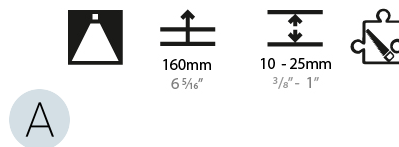

GENERAL

Series: Glorious
Subseries: Glorious Victory
Brand: Prolicht
Division: Architectural
Mounting Type: Recessed
Mounting Location: Ceiling
Subcategory: Ambient

PHYSICAL

Shape: Abstract
Length (mm): 1421
Length (in): 55 ¹⁵/₁₆
Width (mm): 1421
Width (in): 55 ¹⁵/₁₆
Height (mm): 150
Height (in): 5 ⁷/₈
Min. Recessing Depth (mm): 160
Min. Recessing Depth (in): 6 ⁵/₁₆
Light Distribution: Direct
Weight (kg): 17.995
Weight (lbs): 39.59
Diffuser: PMMA - Opal or Micro-Prism
Fixture Finish: SSR / BKV / CWI / CRY / HAB / LAG / UFT / ITA / RUA / RUR / MIC / FTG / MYG / TWT / LOD / PUS / FRO / FUP / KIA / POP / BLS / SPG / MEY / GOH / GUM / CHC / COM / ABZ / JAG / OBR / MOS / ROR
Fixture Material: Aluminum

ELECTRICAL

Lamp Type: LED (Zhaga Standard)
Input Wattage (W): 60
Total Output Wattage (W): 48 / 38.4 3500K
Dimming: Non-Dimming / Phase Dimming (120Vac only) / 0-10V Dimming
Driver Included: Yes
Driver Location: Integrated
Driver Type: Constant Current - 120 / 277Vac
Driver Class: Class 2
Input Voltage (V): 120 - 277
Constant Current (MA): 350 / 1200 (3500K)

LED

Color Temperature (°K): 3000 / 3500 / 4000
Max. Delivered Lumen (lm): 5540 / 5733 / 5850
CRI: >80 CRI
Efficiency (%): 65
Lamp Life (hrs): 50000

OPTICAL

RATINGS AND CERTIFICATIONS

Certified By: Certified for North American Standards
IP rating: IP20